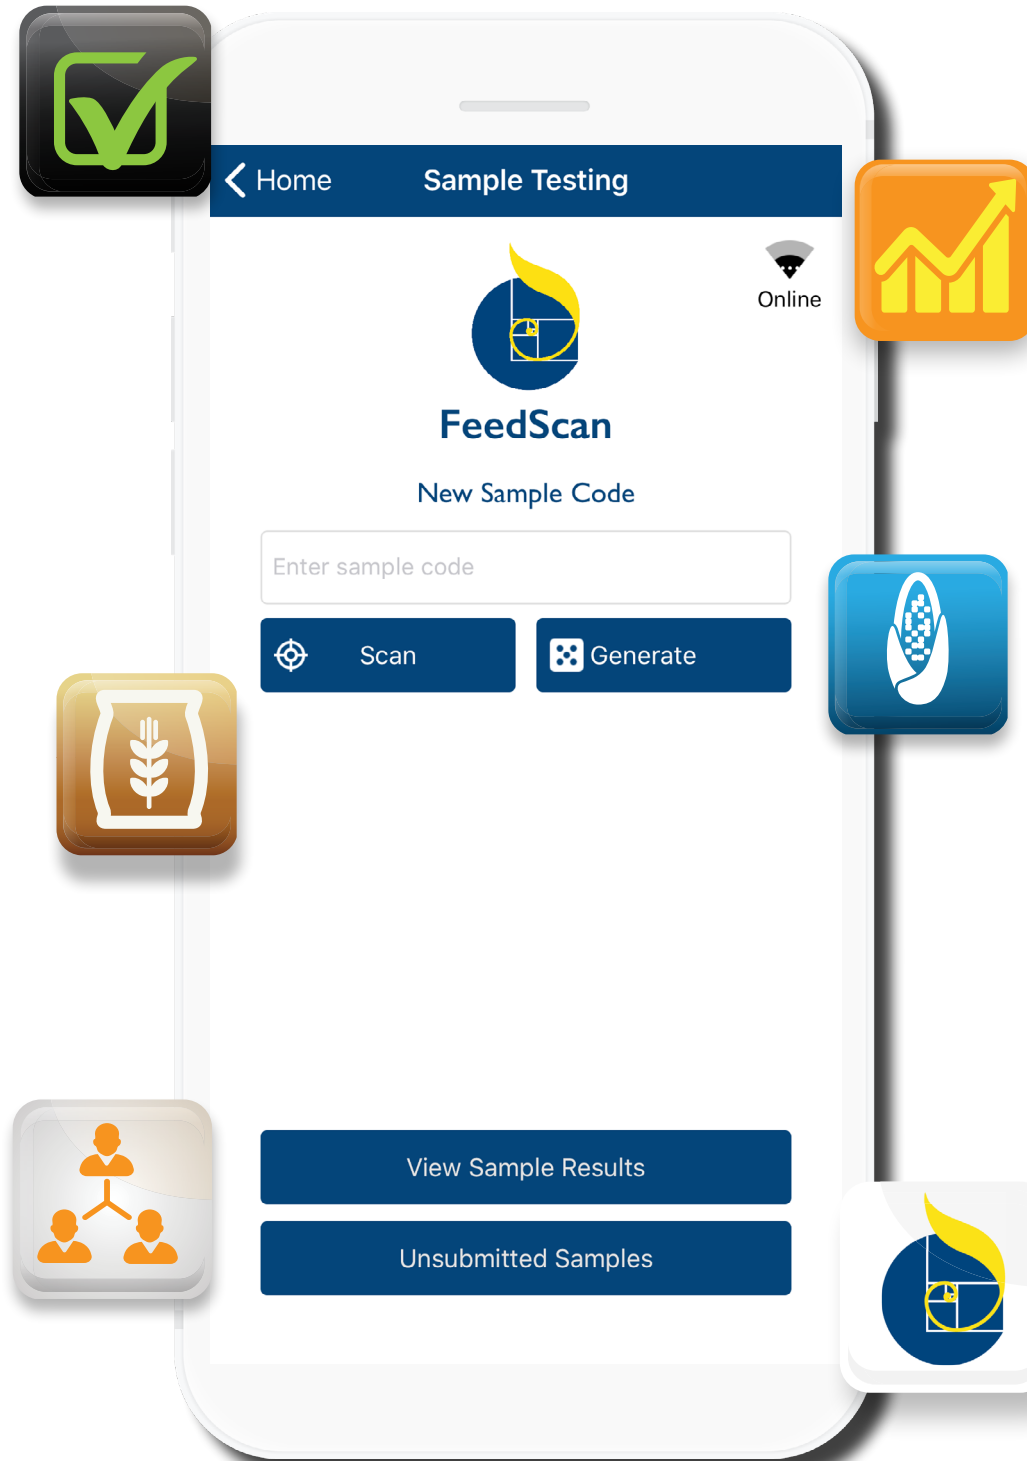

ERROR REDUCTION

Save clients' ration components and analysis information as profiles in FeedScan to reduce typing and time. In turn, the chance of human error in data entry is reduced – ensuring accurate results for the correct samples. Plus, all information is kept private by Rock River Laboratory.

SAMPLE AVERAGES

FeedScan can unlock a sample average column on your next results report when you consistently name samples within the app. This reporting function is exclusive to FeedScan users and provides a quick and easy means to see how the most recent analysis compares to history.

FARM SYNC

Add and select farms while ensuring that sample averages from the same farm are tracked across a nutrition team with the Farm Sync feature. Regardless of who submitted, the sample data are synced - eradicating duplicates and confusion.

REPORTS VIEW

View analysis reports right from your smart phone if you're connected to the internet. PDF reports are shareable – with options to text or e-mail to colleagues or customers.

GRAPHED ANALYTICS

Graph history plots of standard analytes, real-time, within FeedScan and reap the benefits of a visual aid for consulting discussions. Plus, showcase how bunk quality changes through time, creating an additional resource for on-farm decisions [requires an internet connection].

It's a no-brainer to download a free app that pays you back. If you've got a permanent marker and login credentials for the Rock River Laboratory customer portal, you're all set to utilize FeedScan. Start working smarter with automated sample submission. Download FeedScan from the App Store or Google Play today!