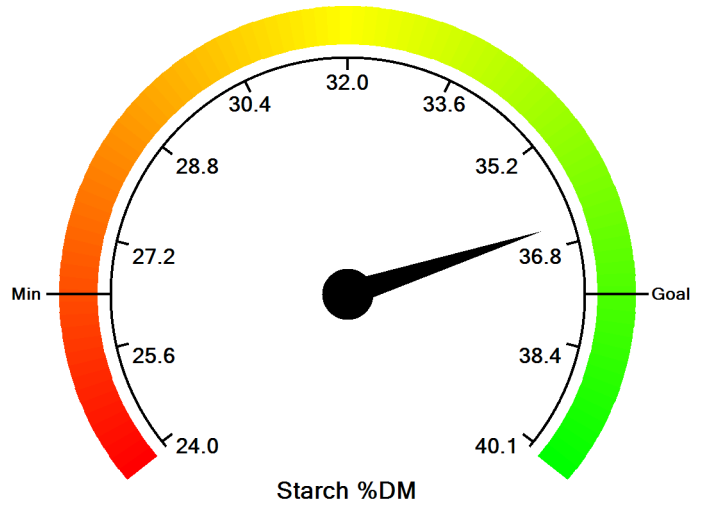

Visual Feed Analysis Report

Sample ID Corn Silage
Farm Dairy Farm USA

The Goal corresponds to the 85th percentile and the Minimum corresponds to the 15th percentile.