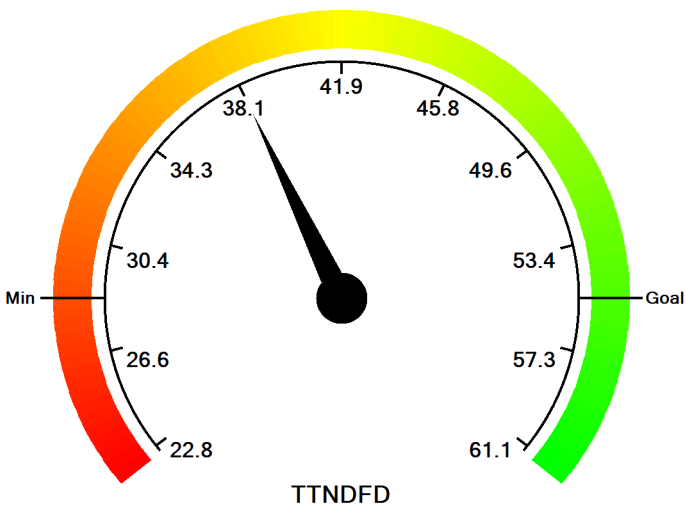

Visual Feed Analysis Report

Sample ID Corn Silage
Farm Dairy Farm USA

The Goal corresponds to the 85th percentile and the Minimum corresponds to the 15th percentile.