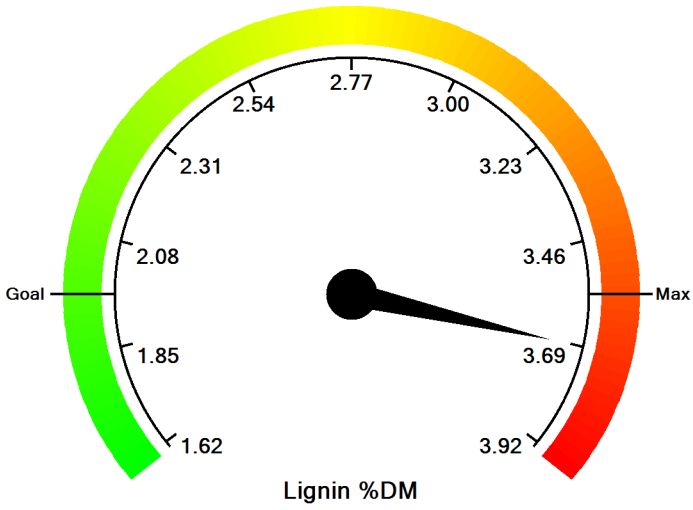

Visual Feed Analysis Report

Sample ID Corn Silage
Farm Dairy Farm USA

The Goal corresponds to the 85th percentile and the Minimum corresponds to the 15th percentile.