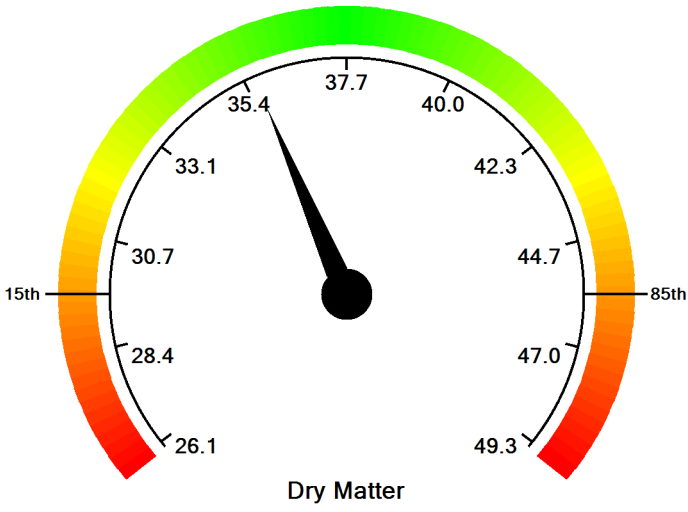

Visual Feed Analysis Report

Sample ID Corn Silage
Farm Dairy Farm USA

The Goal corresponds to the 85th percentile and the Minimum corresponds to the 15th percentile.