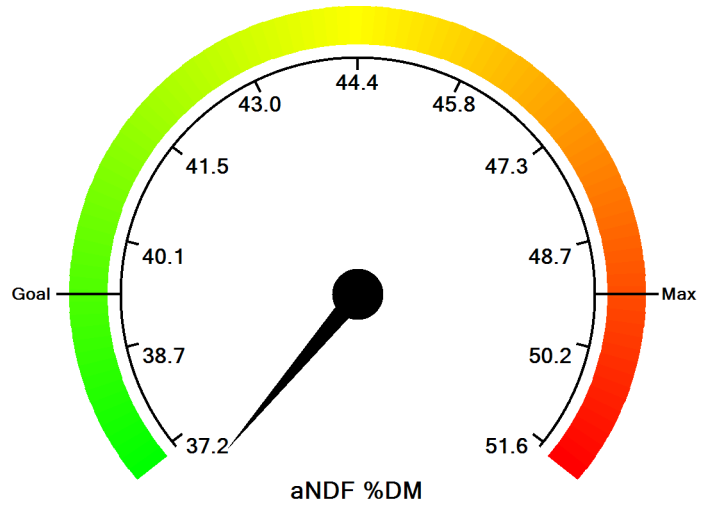

Visual Feed Analysis Report

Sample ID Corn Silage
Farm Dairy Farm USA

The Goal corresponds to the 85th percentile and the Minimum corresponds to the 15th percentile.